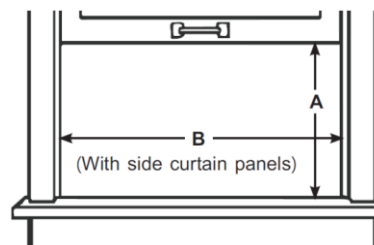

Product Dimensions

Unit Dimension Wx Hx D (mm)	600 x 455 x 640
Net Weight (Kg)	51.5
Unit Dimension WxHxD (inch)	23.6 x 17.9 x 25.2
Net Weight (lbs)	113.5
Product	
Parts & Labor	2 years
UPC	819130027821

Note:

*: Rated Amps(A) / accorded UL 60335 Safety

Product Images

Sleek Design with Touch Control

Window Opening

A: 18.5" (47.1cm) min

B: 29.6" (75.2cm) – 42.1" (107cm)

All product, product specifications, and data are subject to change without notice to improve reliability, function, design or otherwise. ©2021 Hisense USA, All rights reserved