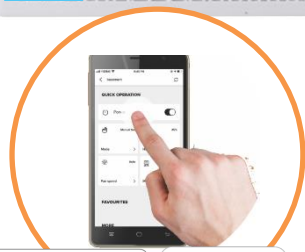

- 18,000 BTU window air conditioner, electronic control
- Electronic controls with 4 modes and 3 fan speeds
- 4-way air direction directs cool air evenly throughout the room
- Easy-to-install window kit included.

Smart Control

Connect from anywhere with the Hisense ConnectLife App (Android, iOS) to change settings or monitor your window air conditioner - works with Google and Alexa.

Energy Efficient

Energy Star means its more energy efficient and helps reduce your utility bill.

Washable Filter

Washable filter helps to reduce bacteria, odors, and particles.

Warranty

Two (2) years Parts & Labor

Smart Window Air Conditioner – Get more out of your air conditioner, from anywhere you are

The Hisense AW1821CW3W Smart Window Air Conditioner conveniently keeps you comfortable and can be controlled from anywhere you are. With the free ConnectLife App (Android, iOS), the temperature in your room will always be in control. Featuring a built-in programmable thermostat which can help you save money, changing your setting is just a click away with the cloud-based ConnectLife. Easy to install with the included window kit for windows 29.6 – 42.1 inches wide.