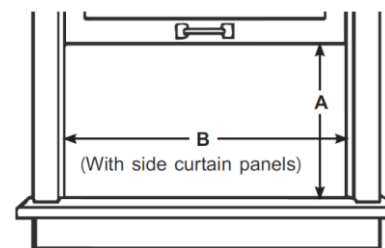

### Window Opening

A: 18 1/2" (47cm) min  
 B: 29 3/5" (75.2cm) - 42 1/10" (106.9cm)

All product, product specifications, and data are subject to change without notice to improve reliability, function, design or otherwise. ©2021 Hisense USA, All rights reserved