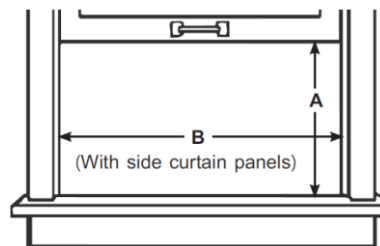

Product Dimensions

Unit Dimension Wx Hx D (mm)	600 x 455 x 640
Net Weight (Kg)	42
Unit Dimension WxHxD (inch)	23.6 x 17.9 x 25.2
Net Weight (lbs)	92.6
Product	
Parts & Labor	2 years
UPC	819130027555

Note:

*: Rated Amps(A) / accorded UL 60335 Safety

Product Images

Sleek Design with Touch Control

Window Opening

A: 18 1/2" (47cm) min
 B: 29 3/5" (75.2cm) - 42 1/10" (106.9cm)

All product, product specifications, and data are subject to change without notice to improve reliability, function, design or otherwise. ©2021Hisense USA, All rights reserved