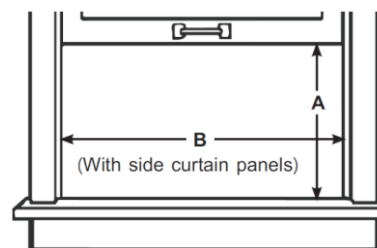

### Product Dimensions

Unit Dimension W x H x D (mm)	500 x 400 x 550
Net Weight (Kg)	36
Unit Dimension W x H x D (inch)	19.7 x 15.7 x 21.7
Net Weight (lbs)	79.4
<b>Product</b>	
Parts & Labor	2 years
UPC	819130027838

### Product Images

Sleek Design with Touch Control

Window Opening

A: 17" (43.2cm) min

B: 27" (68.6cm) - 41" (104.1cm)

All product, product specifications, and data are subject to change without notice to improve reliability, function, design or otherwise. ©2021 Hisense USA, All rights reserved