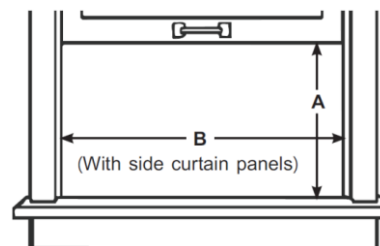

#### Product Dimensions

Unit Dimension Wx Hx D (mm)	480 x 370 x 555
Net Weight (Kg)	30
Unit Dimension WxHxD (inch)	8.9 x 14.6 x 21.9
Net Weight (lbs)	66.1
<b>Product</b>	
Parts & Labor	2 years
UPC	819130027562

#### Product Images

Sleek Design with Touch Control

Window Opening

A: 15 1/5" (38.6cm) min

B: 24 9/10" (63.2cm) - 39" (99.1cm)

All product, product specifications, and data are subject to change without notice to improve reliability, function, design or otherwise. ©2021 Hisense USA, All rights reserved