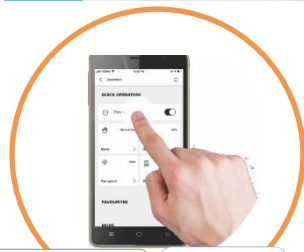

- 10,000 BTU window air conditioner, electronic control
- Electronic controls with 4 modes and 3 fan speeds
- 4-way air direction directs cool air evenly throughout the room
- Easy-to-install window kit included.

Smart Control

Connect from anywhere with the Hisense ConnectLife App (Android, iOS) to change settings or monitor your window air conditioner - works with Google and Alexa.

Energy Efficient

Energy Star means its more energy efficient and helps reduce your utility bill.

Washable Filter

Washable filter helps to reduce bacteria, odors, and particles.

Warranty

Two (2) years Parts & Labor

Smart Window Air Conditioner – Get more out of your air conditioner, from anywhere you are

The Hisense AW1021CW1W Smart Window Air Conditioner conveniently keeps you comfortable and can be controlled from anywhere you are. With the free ConnectLife App (Android, iOS), the temperature in your room will always be in control. Featuring a built-in programmable thermostat which can help you save money, changing your setting is just a click away with the cloud-based ConnectLife. Easy to install with the included window kit for windows 24.9 – 39 inches wide.