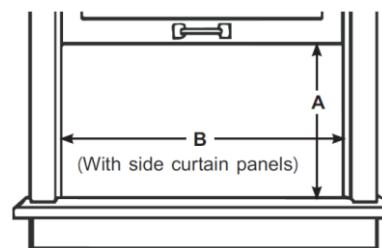

#### Product Dimensions

Unit Dimension Wx Hx D (mm)	480 x 370 x 555
Net Weight (Kg)	27.2
Unit Dimension WxHxD (inch)	18.9 x 14.6 x 21.9
Net Weight (lbs)	60
<b>Product</b>	
Parts & Labor	2 years
UPC	819130027548

#### Product Images

Sleek Design with Touch Control

Window Opening

A: 15 1/5" (38.6cm) min  
B: 24 9/10" (63.2cm) - 39" (99.1cm)

All product, product specifications, and data are subject to change without notice to improve reliability, function, or otherwise. ©2021 Hisense USA, All rights reserved