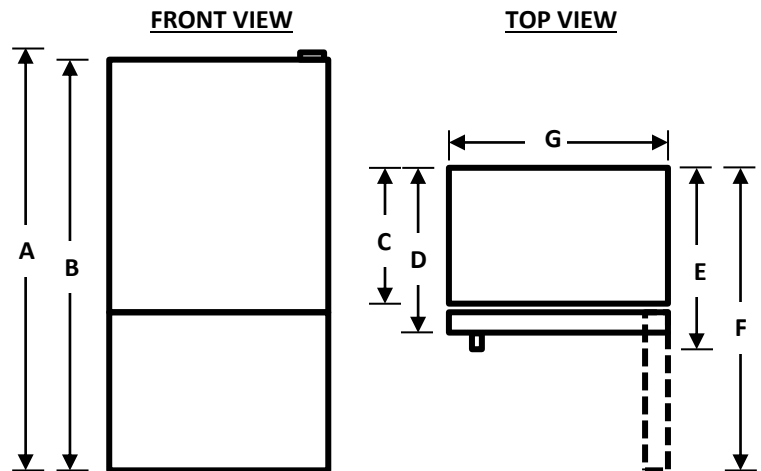

HRB171N6AWE

HRB171N6ABE

True Counter Depth Size

Fingerprint Resistant

Full-width Crisper Drawer

LED Lighting

Gallen Door Storage

With its modern clean design, the Hisense HRB171N6ASE/HRB171N6AWE/ HRB171N6ABE is slim enough to fit 33 In.-width spaces and give any kitchen a more premium look. The counter-depth design give the refrigerator a more built-in look. Gallen door storage keeps frequently used items within easy reach . LED lighting brightens the interior, helping you find what you're looking for. Two full-width freezer drawers make it easy to organize the frozen foods.

TECHNICAL SPECIFICATIONS

Performance	
Total Capacity (Ft ³)	17.1
Refrigerator/ Freezer Capacity(Ft ³)	12.15 / 4.95
Counter-Depth	Yes
Energy Efficiency Class	E/Star
Evaporator	Single
Noise Level (dB(A))	43
General Features	
Control Type	Electronic
Super Freeze	Yes
Super cool	Yes
Energy saver	Yes
Door Alarm	Yes
Number of Doors	2
Reversible Doors	Yes
Door Design	Flat
Handle	Grip
Door Material	Stainless Steel
Leveling Legs	Yes
Refrigerant	R600a
Refrigeration Compartment	
Temperature Range	36°F to 46°F
Air Flow	Multi-Air Flow
Shelf	3 Full Width Glass
Door Bins	4 Half and 1 Full Gallon Bin
Door Bin Color	Transparent
Storage Drawer	1 Full Width Crispers
Lighting	LED Top
Freezer Compartment	
Temperature Range	-11°F to 5°F
Drawers	2 Full Extension
Drawer Shelf	No
Ice Maker	No
Lighting	No
Product	
Carton Dimensions (WxDxH)(in.)	33.15 X 28.70 X 71.62
Net Weight/Gross Weight (lbs.)	202/216
UPC Code	HRB171N6ASE :819130028958 HRB171N6AWE :819130028965 HRB171N6ABE :819130028972

INSTALLATION DIMENSION

Overall Dimension	Height to top of hinge(in.) A	69.10
	Height to top of case(in.) B	68.50
	Case depth without door(in.) C	23.62
	Case depth with door(in.) D	27.01
	Case depth with door handle (in.) E	28.94
	Depth with door open 90 degree (in.) F	55.79
	Width(in.) G	31.10
Air Clearance	Each side(in.)	3.9
	Top(in.)	3.9
	Back(in.)	3.0