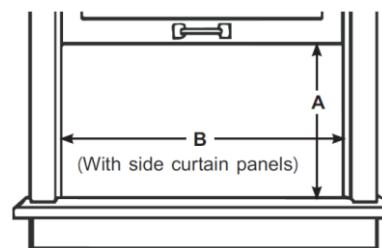

### Product Dimensions

Unit Dimension Wx Hx D (mm)	470 x 330 x 445
Net Weight (Kg)	22
Unit Dimension WxHxD (inch)	18.5 x 13 x 17.5
Net Weight (lbs)	48.5
<b>Product</b>	
Parts & Labor	2 years
UPC	819130027531

### Product Images

Sleek Design with Touch Control

Window Opening

A: 13 3/5" (34.5cm) min  
B: 24 1/2" (62.2cm) - 39" (99.1cm)

All product, product specifications, and data are subject to change without notice to improve reliability, function, design or otherwise. ©2021 Hisense USA, All rights reserved