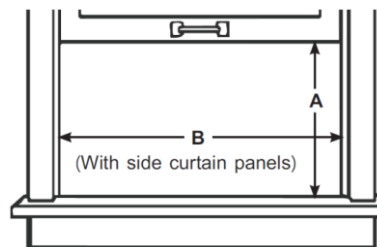

TECHNICAL SPECIFICATIONS

Model #	AW0521CK1W
Performance	Performance
Cooling Capacity (BTUs/hr)	5000
CEER	11.0
Coverage	Up to 150 sq ft
Dehumidification (Pints/24 hours)	14.4
Refrigerant	R-32
Airflow (cfm) (High/Low)	110 - 129
Noise Level in dB(A)	50-54 dB(A)
Electrical	
Voltage / Freq / Amps	115V / 60Hz, 5A* / 4A
Plug Type / NEMA#	A / 5-15P
Watts – Cooling	450
Electrical Receptacle	115V/15A
Power Cord Length	6 feet
Control Features	
Thermostat Type	Adjustable Thermostat Mechanical Control
Fan Speeds	2
Display Type	None
Timer	No
Unit Features	
Chassis Type	Fixed
Air Deflection	2-Way
Air Discharge Type	Top
Washable Filter	Yes, easy access
Accessories	
Installation Kit	Yes, included
Remote Control	No
Approvals	
Safety	UL
Energy Star	No

Product Dimensions

Unit Dimension Wx Hx D (mm)	406 x 300 x 333
Net Weight (Kg)	15.7
Unit Dimension WxHxD (inch)	16 x 11.8 x 13.1
Net Weight (lbs)	34.6
Product	
Parts & Labor	2 years
UPC	819130027517

Note:

*: Rated Amps(A) / accorded UL 60335 Safety

Product Images

Mechanical control

Window Opening

A: 12 2/5" (31.5 cm) min

B: 22" (56 cm) - 37 4/5" (96 cm)

All product, product specifications, and data are subject to change without notice to improve reliability, function, design or otherwise. ©2021 Hisense USA, All rights reserved

Hisense USA Corporation
7310 McGinnis Ferry Road, Suwanee, GA, 30024
1-888-935-8880
www.hisense-usa.com