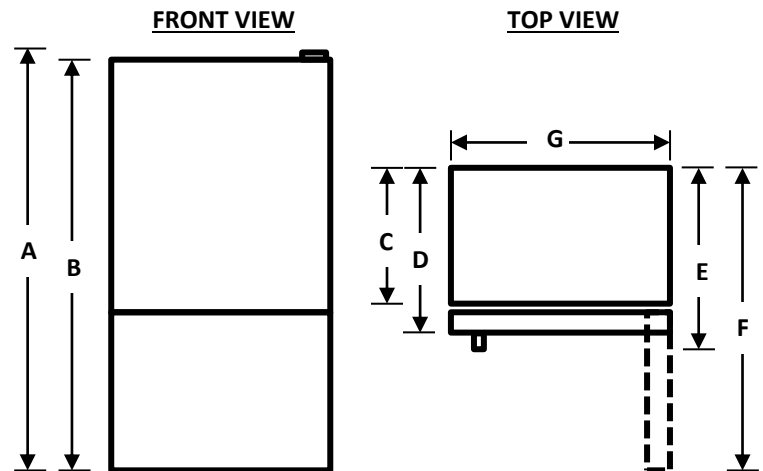

True Counter Depth Size

Automatic Icemaker in Freezer

Fingerprint Resistant

LED Lighting

Gallen Door Storage

With its modern clean design, the Hisense HRB171N6BSE is slim enough to fit 33 In.-width spaces and give any kitchen a more premium look. The counter-depth design and stainless steel exterior finish give the refrigerator a more built-in look. Gallon door storage keeps frequently used items within easy reach . Fingerprint resistant stainless steel makes it easy to keep this refrigerator looking great in your kitchen. LED lighting brightens the interior, helping you find what you're looking for. The factory installed icemaker in the freezer provides easy access to ice when needed.

TECHNICAL SPECIFICATIONS

Performance	
Model#	HRB171N6BSE
Total Capacity (Ft ³)	17.1
Refrigerator/ Freezer Capacity(Ft ³)	12.15 / 4.95
Counter-Depth	Yes
Energy Efficiency Class	E/Star
Evaporator	Single
Noise Level (dB(A))	43
General Features	
Control Type	Electronic
Super Freeze	Yes
Super cool	Yes
Energy saver	Yes
Door Alarm	Yes
Number of Doors	2
Reversible Doors	Yes
Door Design	Flat
Handle	Grip
Door Material	Stainless Steel
Leveling Legs	Yes
Refrigerant	R600a
Refrigeration Compartment	
Temperature Range	36 °F to 46 °F
Air Flow	Multi-Air Flow
Shelf	3 Full Width Glass
Door Bins	4 Half and 1 Full Gallon Bin
Door Bin Color	Transparent
Storage Drawer	1 Full Width Crispers
Lighting	LED Top
Freezer Compartment	
Temperature Range	-11 °F to 5 °F
Drawers	2 Full Extension
Drawer Shelf	No
Ice Maker	Yes
Lighting	No
Product	
Carton Dimensions (WxDxH)(in.)	33.15 X 28.70 X 71.62
Net Weight/Gross Weight (lbs.)	202/216
UPC Code	819130028989

INSTALATION DIMENSION

Overall Dimension	Height to top of hinge(in.) A	69.10
	Height to top of case(in.) B	68.50
	Case depth without door(in.) C	23.62
	Case depth with door(in.) D	27.01
	Case depth with door handle (in.) E	28.94
	Depth with door open 90 degree (in.) F	55.79
	Width(in.) G	31.10
Air Clearance	Each side(in.)	3.9
	Top(in.)	3.9
	Back(in.)	3.0