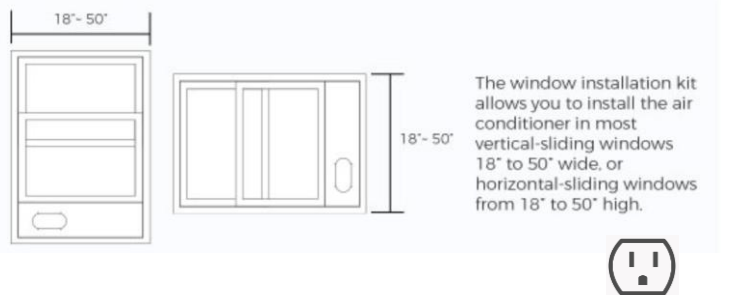

Window Size

All product, product specifications, and data are subject to change without notice to improve reliability, function, design or otherwise.

©2021 Hisense USA. All rights reserved

Hisense USA Corporation
7310 McGinnis Ferry Road, Suwanee, GA. 30024
1-877-465-3566
www.hisense-usa.com