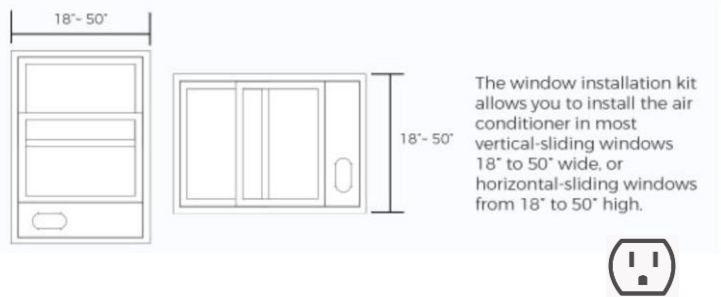

Window Size

All product, product specifications, and data are subject to change without notice to improve reliability, function, design or otherwise.

©2021 Hisense USA. All rights reserved

Hisense USA Corporation
7310 McGinnis Ferry Road, Suwanee, GA, 30024
1-877-465-3566
www.hisense-usa.com