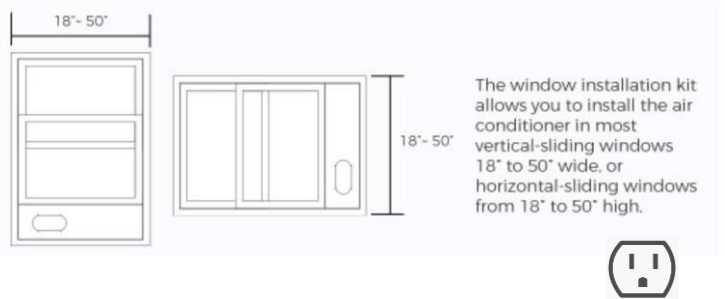

Window Size

All product, product specifications, and data are subject to change without notice to improve reliability, function, design or otherwise.

©2021 Hisense USA. All rights reserved

Hisense USA Corporation
7310 McGinnis Ferry Road, Suwanee, GA. 30024
1-877-465-3566
www.hisense-usa.com