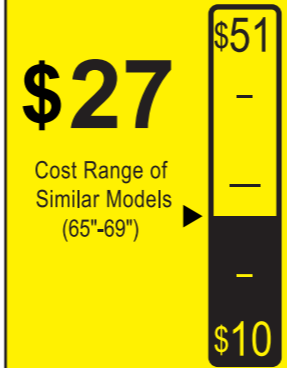

Federal law prohibits removal of this label before consumer purchase.

ENERGY GUIDE

Television
Hisense Visual Technology
Co., Ltd.
Model 65A6G

Estimated Yearly Energy Cost

- Based on 12 cents per kWh and 5 hours use per day
- Estimated yearly electricity use of this model: 225 kWh
- **Your cost depends on your utility rates and use.**