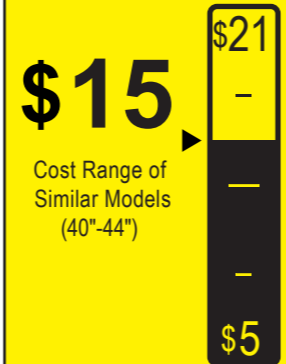

Federal law prohibits removal of this label before consumer purchase.

ENERGY GUIDE

Television

Hisense Electric Co., Ltd.
Model 43R6E

Estimated Yearly Energy Cost

- Based on 12 cents per kWh and 5 hours use per day
- Estimated yearly electricity use of this model: 125 kWh
- **Your cost depends on your utility rates and use.**