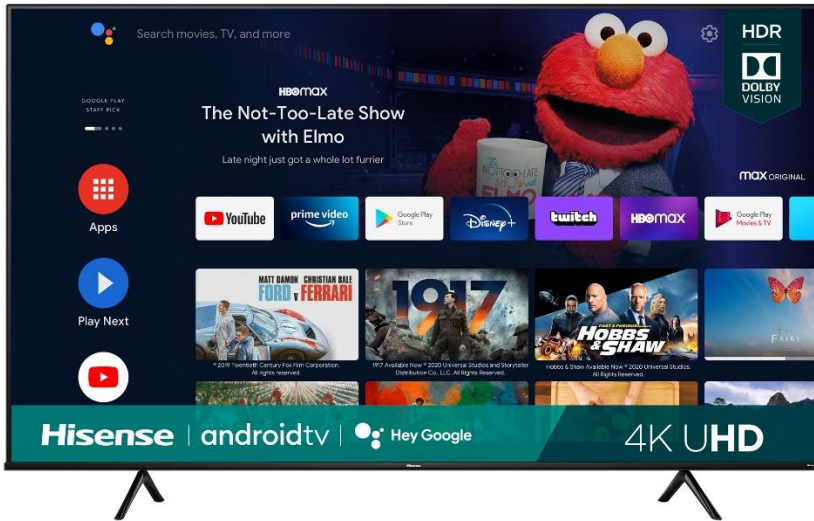

## 4K ULTRAHD

The A6G series. Proving that good things come in big packages too. Take your pick from 85", 75", 70", 65", 60", 55", 50" and 43" screens. For 4K UHD picture quality, in the perfect size for your space. With Android TV, you can discover 700,000+ movies and shows in one place. Ask Google to control your TV with your voice. And cast your photos, videos, and music from devices to your TV easily with Chromecast built-in™. Add to that Dolby Vision HDR and Auto Low Latency Game Mode. Or as we call it, a great looking TV.

### 4K Ultra HD

1080p's bigger, better looking brother. It has four times the resolution of a regular Full HD screen, along with 8.3 million pixels and a full array LED backlight creating a sharper, more colorful picture.