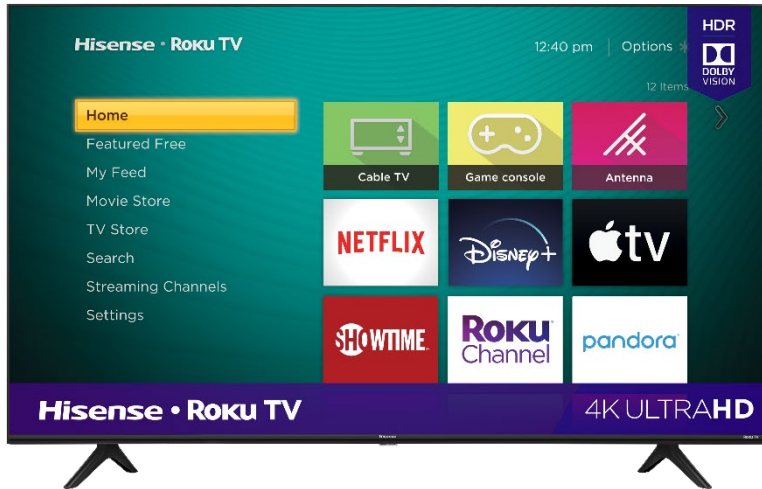

# Hisense

55  
inches

R6 Series Hisense Roku TV

MODEL 55R6095G5

### More than a smart TV — a better TV

The Hisense Roku TV R6 Series packs incredible details into a 4K Ultra High Definition picture. The R6 series also features High Dynamic Range (HDR) that boosts color and contrast, and Motion Rate 120 technology which makes it easier to follow fast action scenes. Plus, with Roku TV operating system (OS), it's easier to watch what you love with access to thousands of streaming channels, apps, and live TV. Giving everyone in your household something to enjoy.

#### 4K UltraHD

Delivers more than four times the resolution of a regular 1080p high-definition screen. Along with over 8.3 million pixels, inside you'll find a powerful full array LED backlight at work creating a sharper, more colorful picture.