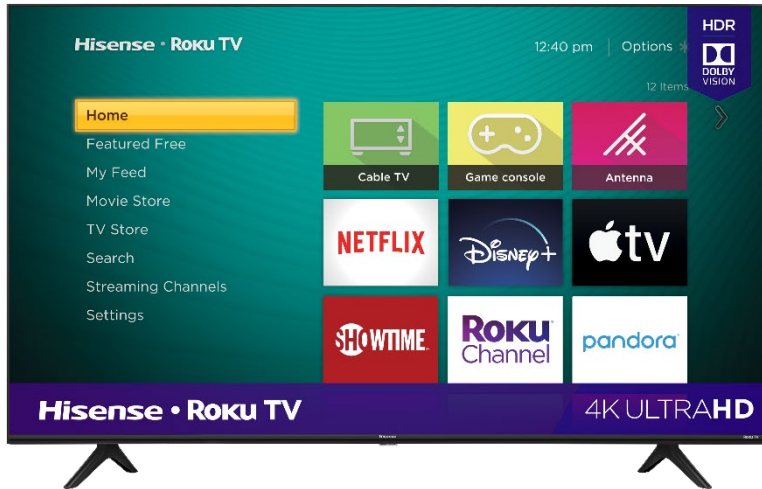

# Hisense

65  
inches

R6 Series Hisense Roku TV

MODEL 65R6G

### More than a smart TV — a better TV

The Hisense Roku TV R6 Series packs incredible details into a 4K Ultra High Definition picture. The R6 series also features High Dynamic Range (HDR) that boosts color and contrast, and Motion Rate 120 technology which makes it easier to follow fast action scenes. Plus, with Roku TV operating system (OS), it's easier to watch what you love with access to thousands of streaming channels, apps, and live TV. Giving everyone in your household something to enjoy.

#### 4K UltraHD

Delivers more than four times the resolution of a regular 1080p high-definition screen. Along with over 8.3 million pixels, inside you'll find a powerful full array LED backlight at work creating a sharper, more colorful picture.