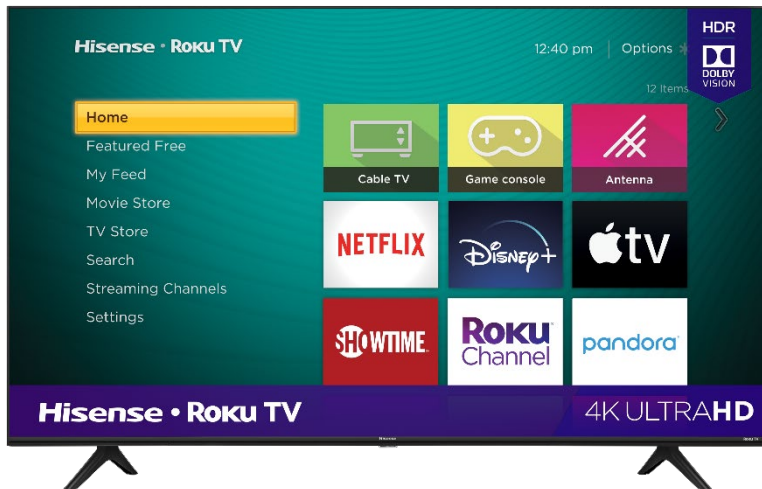

Hisense

55
inches

R6 Series Hisense Roku TV

MODEL 55R6G

4K ULTRAHD

More than a smart TV — a better TV

The Hisense Roku TV R6 Series packs incredible details into a 4K Ultra High Definition picture. The R6 series also features High Dynamic Range (HDR) that boosts color and contrast, and Motion Rate 120 technology which makes it easier to follow fast action scenes. Plus, with Roku TV operating system (OS), it's easier to watch what you love with access to thousands of streaming channels, apps, and live TV. Giving everyone in your household something to enjoy.

4K UltraHD

Delivers more than four times the resolution of a regular 1080p high-definition screen. Along with over 8.3 million pixels, inside you'll find a powerful full array LED backlight at work creating a sharper, more colorful picture.