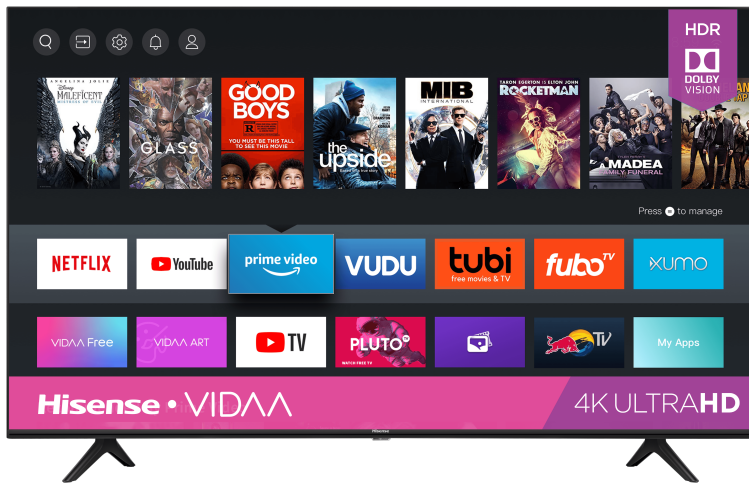

Hisense

50
inches

A6 Series Hisense Vidaa TV

MODEL 50A60GMV

4K ULTRAHD

more clear, more defined

With four times more pixels (8.3 million) than standard high-definition TV's, the Hisense A6 Series 4K Ultra HD Smart TV is built to deliver bright colors and rich contrast. HDR* technology maximizes brightness, the UHD Upscaler brings lower resolution content as close to 4K as possible, and Motion Rate 120 keeps up with the fastest sports, movies and 4K gaming. This series also comes with tons of built-in apps via the Hisense Smart Platform (VIDAA OS), making it easier than ever to personalize your entertainment experience.

4K UltraHD

Delivers more than four times the resolution of a regular 1080p high-definition screen. Along with over 8.3 million pixels, inside you'll find a powerful full array LED backlight at work creating a sharper, more colorful picture.

Vidaa OS

Open a world of content through Hisense's Vidaa OS smart platform. With hundreds of apps at your disposal, getting to your favorite TV show, movie, or game is simple and intuitive.

Works with Alexa

Quickly access entertainment and control your TV with an Alexa device that you already own. With the touch of your remote or a simple voice command, turn on and off the TV, change channels, and much more.