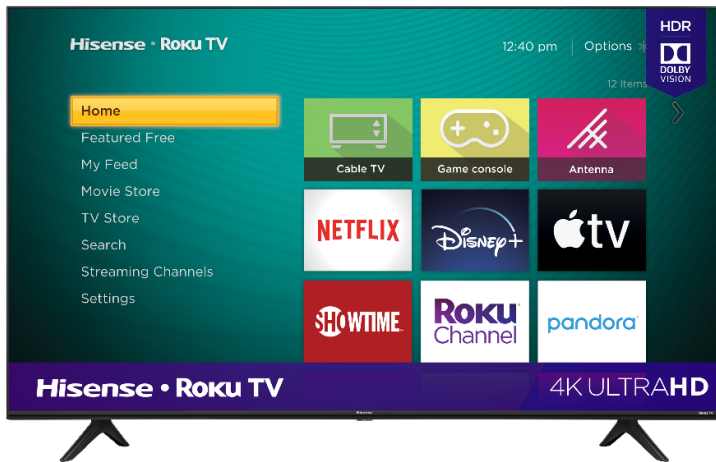

Hisense

50
inches

R6 Series Hisense Roku TV

MODEL 50R6040G

4K ULTRAHD

More than a smart TV – a better TV

The Hisense Roku TV R6 Series packs incredible details into a 4K Ultra High Definition picture. The R6 series also features High Dynamic Range (HDR) that boosts color and contrast, and Motion Rate 120 technology which makes it easier to follow fast action scenes. Plus, with Roku TV operating system (OS), it's easier to watch what you love with access to thousands of streaming channels, apps, and live TV. Giving everyone in your household something to enjoy.

4K UltraHD

Delivers more than four times the resolution of a regular 1080p high-definition screen. Along with over 8.3 million pixels, inside you'll find a powerful full array LED backlight at work creating a sharper, more colorful picture.

ROKU TV OS

Watch. Stream. Play. Listen. Laugh. Repeat. Kick back and enjoy streaming movies and TV episodes, plus live-streaming news, TV, sports and more, across thousands of free and paid channels. Start streaming your favorite shows. Access your cable box or HDTV antenna. Even fire up your gaming console—all from the simple home screen.