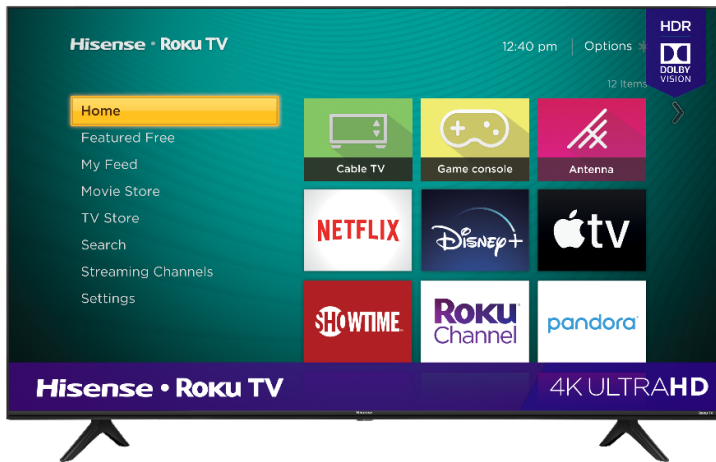

Hisense

55 inches

R6 Series Hisense Roku TV

MODEL 55R6040G

4K ULTRAHD

More than a smart TV — a better TV

The Hisense Roku TV R6 Series packs incredible details into a 4K Ultra High Definition picture. The R6 series also features High Dynamic Range (HDR) that boosts color and contrast, and Motion Rate 120 technology which makes it easier to follow fast action scenes. Plus, with Roku TV operating system (OS), it's easier to watch what you love with access to thousands of streaming channels, apps, and live TV. Giving everyone in your household something to enjoy.

4K UltraHD

Delivers more than four times the resolution of a regular 1080p high-definition screen. Along with over 8.3 million pixels, inside you'll find a powerful full array LED backlight at work creating a sharper, more colorful picture.

ROKU TV OS

Watch. Stream. Play. Listen. Laugh. Repeat. Kick back and enjoy streaming movies and TV episodes, plus live-streaming news, TV, sports and more, across thousands of free and paid channels. Start streaming your favorite shows. Access your cable box or HDTV antenna. Even fire up your gaming console—all from the simple home screen.