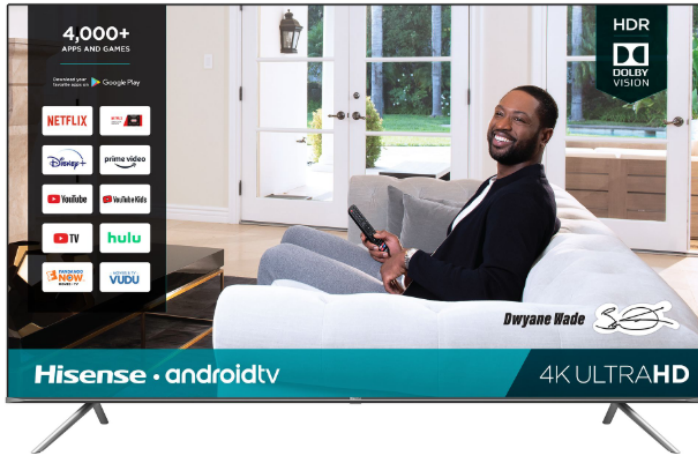

Hisense

85
inches

H65 Series Hisense Android TV

Model 85H6510G

4K ULTRAHD

The Smart Upgrade

The H65 series is as smooth as it is smart, thanks to advanced technologies inside and out. Colors burst off the screen in amazing 4K UltraHD resolution. Experience movies and games with incredible contrast, thanks to advanced picture technologies like Dolby Vision HDR and HDR10. For a 4K UHD picture, plus incredible content, and convenience, the smart money is on the H65 series. With more than four times the resolution of a regular 1080p high-definition screen, an Android OS with more than 4,000 apps and games, and Google Assistant built-in for voice control; the H65 4K UltraHD Hisense Android Smart TV changes the standard for affordable, premium TVs.

4K Ultra HD

Delivers more than four times the resolution of a regular 1080p high-definition screen. Along with over 8.3 million pixels, inside you'll find a powerful full array LED backlight at work creating a sharper, more colorful picture.