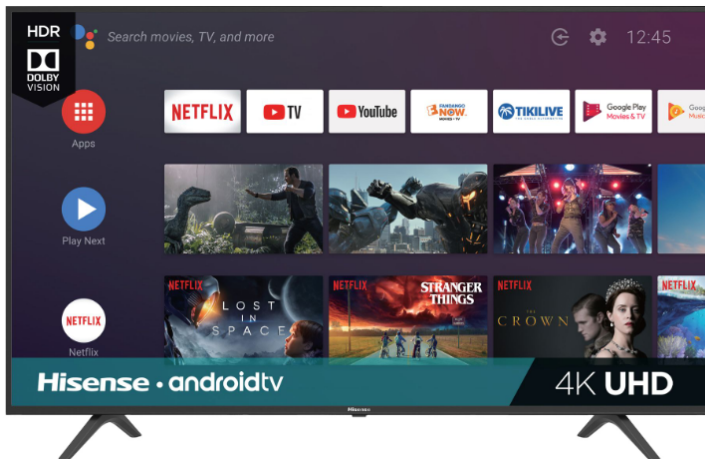

# 65 inches

H65 Series Hisense Android TV

Model 65H6510G

### The Smart Upgrade

The H65 series is as smooth as it is smart, thanks to advanced technologies inside and out. Colors burst off the screen in amazing 4K UltraHD resolution. Experience movies and games with incredible contrast, thanks to advanced picture technologies like Dolby Vision HDR and HDR10. For a 4K UHD picture, plus incredible content, and convenience, the smart money is on the H65 series.

With more than four times the resolution of a regular 1080p high-definition screen, an Android OS with more than 4,000 apps and games, and Google Assistant built-in for voice control; the H65 4K UltraHD Hisense Android Smart TV changes the standard for affordable, premium TVs.

#### 4K Ultra HD

Delivers more than four times the resolution of a regular 1080p high-definition screen. Along with over 8.3 million pixels, inside you'll find a powerful full array LED backlight at work creating a sharper, more colorful picture.