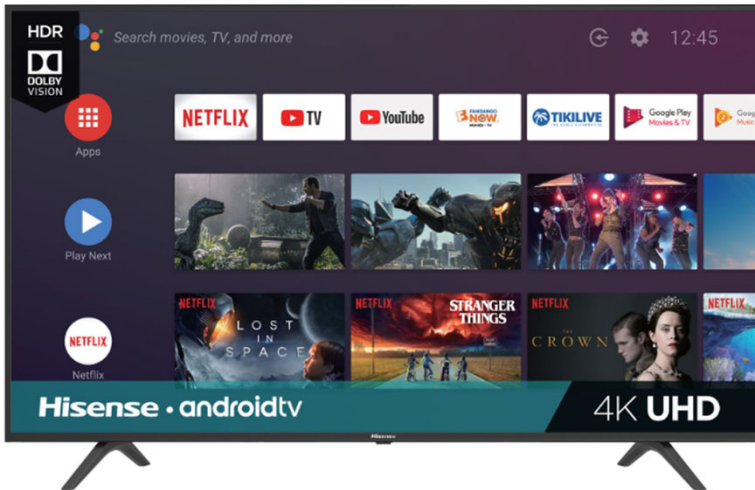

4K ULTRAHD

The Smart Upgrade

The H65 series is as smooth as it is smart, thanks to advanced technologies inside and out. Colors burst off the screen in amazing 4K UltraHD resolution. Experience movies and games with incredible contrast, thanks to advanced picture technologies like Dolby Vision HDR and HDR10. For a 4K UHD picture, plus incredible content, and convenience, the smart money is on the H65 series.

With more than four times the resolution of a regular 1080p high-definition screen, an Android OS with more than 4,000 apps and games, and Google Assistant built-in for voice control; the H65 4K UltraHD Hisense Android Smart TV changes the standard for affordable, premium TVs.

4K Ultra HD

Delivers more than four times the resolution of a regular 1080p high-definition screen. Along with over 8.3 million pixels, inside you'll find a powerful full array LED backlight at work creating a sharper, more colorful picture.