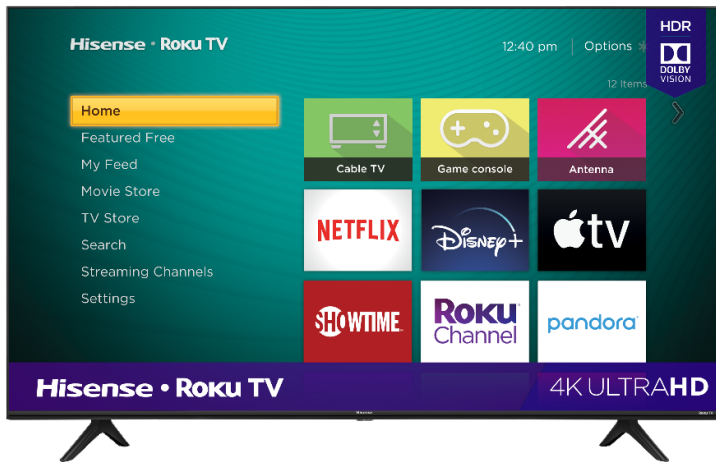

Hisense

75
inches

R6 Series Hisense Roku TV

MODEL 75R6E3

4K ULTRAHD

More than a smart TV — a better TV

The Hisense Roku TV R6 Series packs incredible details into a 4K Ultra High Definition picture. The R6 series also features High Dynamic Range (HDR) that boosts color and contrast, and Motion Rate 120 technology which makes it easier to follow fast action scenes. Plus, with Roku TV operating system (OS), it's easier to watch what you love with access to thousands of streaming channels, apps, and live TV. Giving everyone in your household something to enjoy.

4K UltraHD

Delivers more than four times the resolution of a regular 1080p high-definition screen. Along with over 8.3 million pixels, inside you'll find a powerful full array LED backlight at work creating a sharper, more colorful picture.