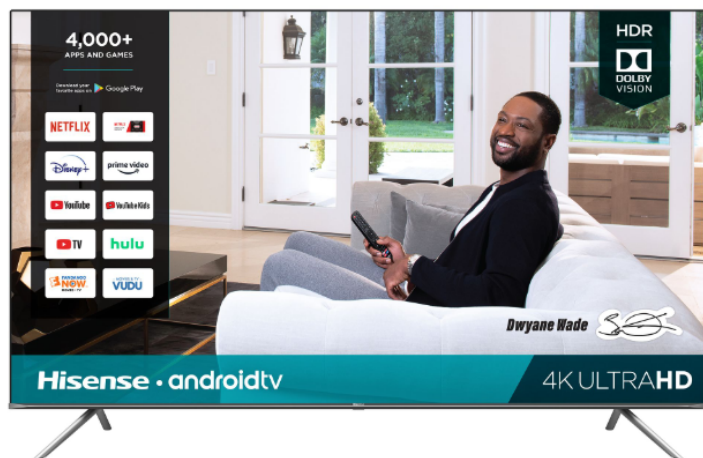

Hisense

85 inches

H65 Series Hisense Android TV

Model **85H6570G**

4K ULTRAHD

The Smart Upgrade

The H65 series is as smooth as it is smart, thanks to advanced technologies inside and out. Colors burst off the screen in amazing 4K UltraHD resolution. Experience movies and games with incredible contrast, thanks to advanced picture technologies like Dolby Vision HDR and HDR10. For a 4K UHD picture, plus incredible content, and convenience, the smart money is on the H65 series. With more than four times the resolution of a regular 1080p high-definition screen, an Android OS with more than 4,000 apps and games, and Google Assistant built-in for voice control; the H65 4K UltraHD Hisense Android Smart TV changes the standard for affordable, premium TVs.

4K Ultra HD

Delivers more than four times the resolution of a regular 1080p high-definition screen. Along with over 8.3 million pixels, inside you'll find a powerful full array LED backlight at work creating a sharper, more colorful picture.