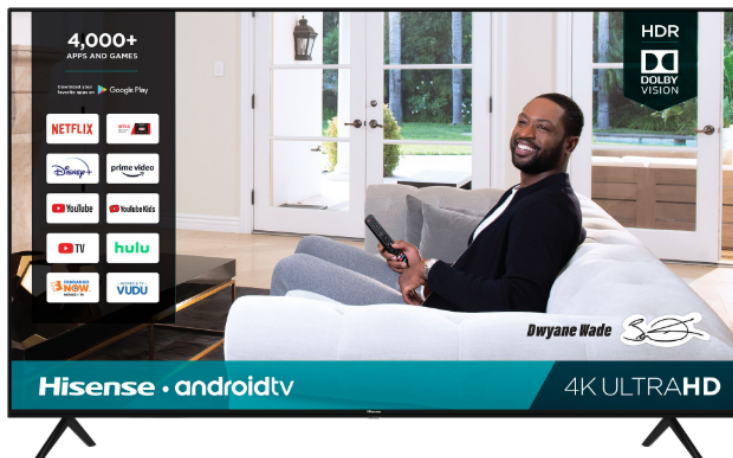

Hisense

70
inches

H65 Series Hisense Android TV

Model 70H6570G

4K ULTRAHD

The Smart Upgrade

The H65 series is as smooth as it is smart, thanks to advanced technologies inside and out. Colors burst off the screen in amazing 4K UltraHD resolution. Experience movies and games with incredible contrast, thanks to advanced picture technologies like Dolby Vision HDR and HDR10. For a 4K UHD picture, plus incredible content, and convenience, the smart money is on the H65 series.

With more than four times the resolution of a regular 1080p high-definition screen, an Android OS with more than 4,000 apps and games, and Google Assistant built-in for voice control; the H65 4K UltraHD Hisense Android Smart TV changes the standard for affordable, premium TVs.

4K Ultra HD

Delivers more than four times the resolution of a regular 1080p high-definition screen. Along with over 8.3 million pixels, inside you'll find a powerful full array LED backlight at work creating a sharper, more colorful picture.

DTS® Virtual: X™

DTS Virtual: X technology is a scalable and versatile advanced post processing package that creates an immersive audio experience by virtualizing height content over traditional stereos.

Dolby Vision™ HDR and HDR10

Dolby Vision HDR and HDR10 transforms your TV into an entertainment powerhouse. The image technology from cinemas, now brought together in the home, provide amazing realism that you'll see, hear, and feel like never before.

Bluetooth™ Connectivity

The H65 is music to your ears—and eyes—thanks to built-in Bluetooth connectivity. This universal, invisible technology expands your entertainment options by wirelessly connecting a compatible soundbar, headphone or stereo components to your TV. From movie soundtracks to your favorite playlists, your TV can amplify every experience while eliminating unsightly cords.

Android TV

Android TV brings comprehensive content, including more than 4,000 apps and games to the biggest screen in your home. It makes it easy, not only to watch but also discover movies, tv shows, music, and games. Android TV is a total entertainment hub.

Voice Remote

Voice control makes interacting with your Smart TV easier and more intuitive. Open or search for apps, control the volume and inputs, or search for your favorite TV shows and movies simply through the power of your voice.

Google Assistant Built-in

The Google Assistant* is built into Android TV, so tell your TV to turn on the lights, change the thermostat, add an item to your grocery list, or play the latest viral video. And with universal search, its never been easier to get recommendations with Android TV.

Chromecast Built-in

Chromecast is built into Android TV, so you can cast photos, videos, and music from your smartphone to your big screen.

*Google Assistant-compatible products required to use voice commands