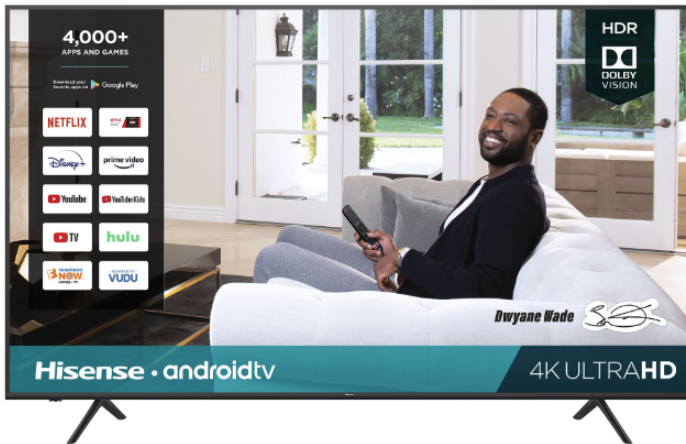

Hisense

75
inches

H65 Series Hisense Android TV

Model 75H6570G

4K ULTRAHD

The Smart Upgrade

The H65 series is as smooth as it is smart, thanks to advanced technologies inside and out. Colors burst off the screen in amazing 4K UltraHD resolution. Experience movies and games with incredible contrast, thanks to advanced picture technologies like Dolby Vision HDR and HDR10. For a 4K UHD picture, plus incredible content, and convenience, the smart money is on the H65 series.

With more than four times the resolution of a regular 1080p high-definition screen, an Android OS with more than 4,000 apps and games, and Google Assistant built-in for voice control; the H65 4K UltraHD Hisense Android Smart TV changes the standard for affordable, premium TVs.

4K Ultra HD

Delivers more than four times the resolution of a regular 1080p high-definition screen. Along with over 8.3 million pixels, inside you'll find a powerful full array LED backlight at work creating a sharper, more colorful picture.