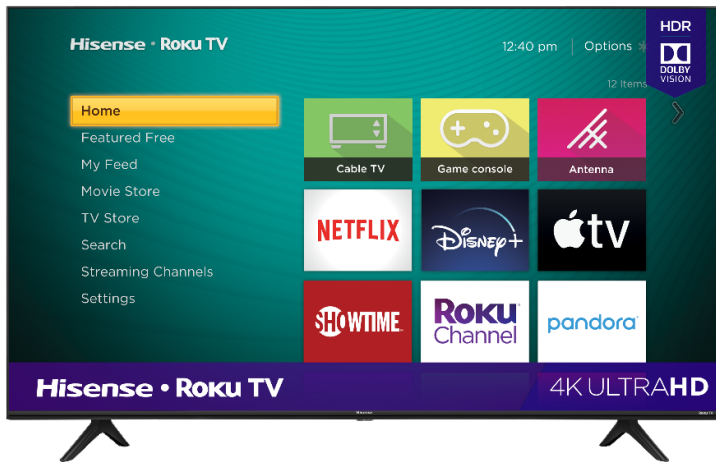

Hisense

65
inches

R6 Series Hisense Roku TV

MODEL 65R6090G

4K ULTRAHD

More than a smart TV — a better TV

The Hisense Roku TV R6 Series packs incredible details into a 4K Ultra High Definition picture. The R6 series also features High Dynamic Range (HDR) that boosts color and contrast, and Motion Rate 120 technology which makes it easier to follow fast action scenes. Plus, with Roku TV operating system (OS), it's easier to watch what you love with access to thousands of streaming channels, apps, and live TV. Giving everyone in your household something to enjoy.

4K UltraHD

Delivers more than four times the resolution of a regular 1080p high-definition screen. Along with over 8.3 million pixels, inside you'll find a powerful full array LED backlight at work creating a sharper, more colorful picture.