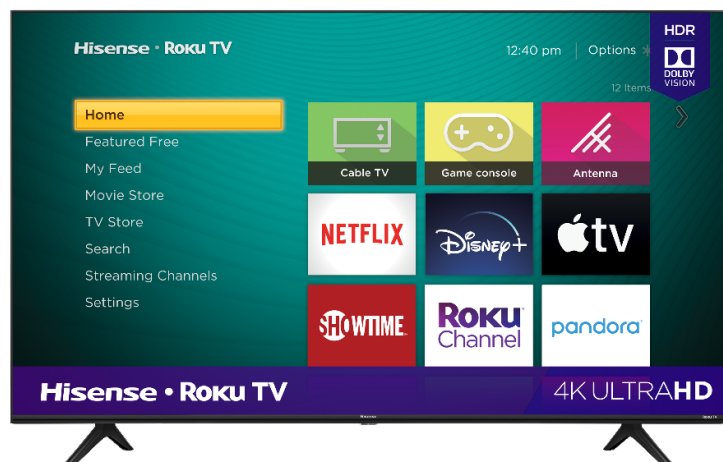

Hisense

55 inches

R6 Series Hisense Roku TV

MODEL 55R6090G

4K ULTRAHD

More than a smart TV — a better TV

The Hisense Roku TV R6 Series packs incredible details into a 4K Ultra High Definition picture. The R6 series also features High Dynamic Range (HDR) that boosts color and contrast, and Motion Rate 120 technology which makes it easier to follow fast action scenes. Plus, with Roku TV operating system (OS), it's easier to watch what you love with access to thousands of streaming channels, apps, and live TV. Giving everyone in your household something to enjoy.

4K UltraHD

Delivers more than four times the resolution of a regular 1080p high-definition screen. Along with over 8.3 million pixels, inside you'll find a powerful full array LED backlight at work creating a sharper, more colorful picture.

ROKU TV OS

Watch. Stream. Play. Listen. Laugh. Repeat. Kick back and enjoy streaming movies and TV episodes, plus live-streaming news, TV, sports and more, across thousands of free and paid channels. Start streaming your favorite shows. Access your cable box or HDTV antenna. Even fire up your gaming console—all from the simple home screen.