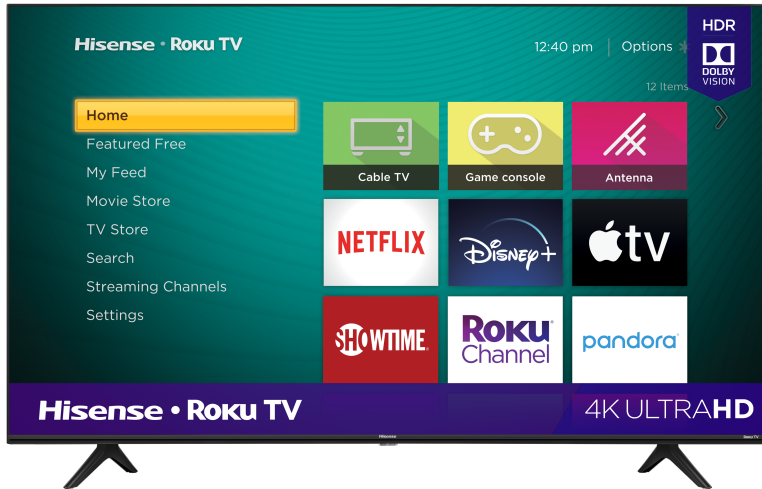

Hisense

50
inches

R6 Series Hisense Roku TV

MODEL 50R6090G

4K ULTRAHD

More than a smart TV – a better TV

The Hisense Roku TV R6 Series packs incredible details into a 4K Ultra High Definition picture. The R6 series also features High Dynamic Range (HDR) that boosts color and contrast, and Motion Rate 120 technology which makes it easier to follow fast action scenes. Plus, with Roku TV operating system (OS), it's easier to watch what you love with access to thousands of streaming channels, apps, and live TV. Giving everyone in your household something to enjoy.

4K UltraHD

Delivers more than four times the resolution of a regular 1080p high-definition screen. Along with over 8.3 million pixels, inside you'll find a powerful full array LED backlight at work creating a sharper, more colorful picture.