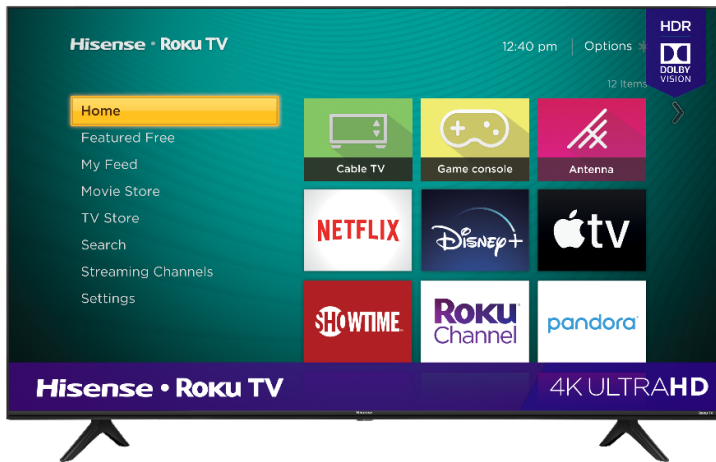

Hisense

50
inches

R6 Series Hisense Roku TV

MODEL 50R6090G

4K ULTRAHD

More than a smart TV — a better TV

The Hisense Roku TV R6 Series packs incredible details into a 4K Ultra High Definition picture. The R6 series also features High Dynamic Range (HDR) that boosts color and contrast, and Motion Rate 120 technology which makes it easier to follow fast action scenes. Plus, with Roku TV operating system (OS), it's easier to watch what you love with access to thousands of streaming channels, apps, and live TV. Giving everyone in your household something to enjoy.

4K UltraHD

Delivers more than four times the resolution of a regular 1080p high-definition screen. Along with over 8.3 million pixels, inside you'll find a powerful full array LED backlight at work creating a sharper, more colorful picture.

ROKU TV OS

Watch. Stream. Play. Listen. Laugh. Repeat. Kick back and enjoy streaming movies and TV episodes, plus live-streaming news, TV, sports and more, across thousands of free and paid channels. Start streaming your favorite shows. Access your cable box or HDTV antenna. Even fire up your gaming console—all from the simple home screen.