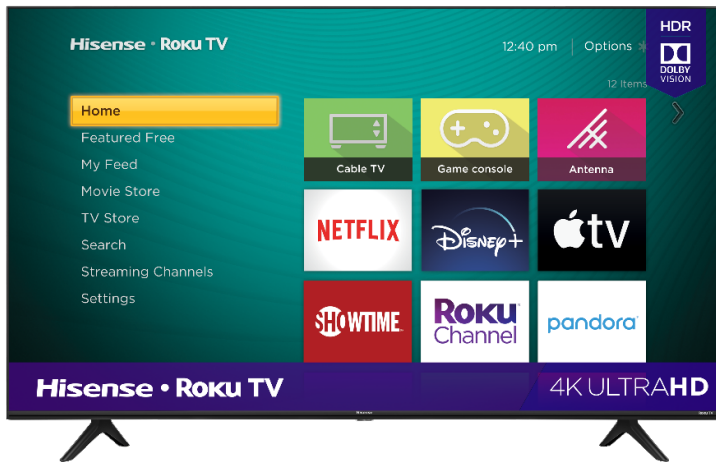

Hisense

43
inches

R6 Series Hisense Roku TV

MODEL 43R6090G

4K ULTRAHD

More than a smart TV — a better TV

The Hisense Roku TV R6 Series packs incredible details into a 4K Ultra High Definition picture. The R6 series also features High Dynamic Range (HDR) that boosts color and contrast, and Motion Rate 120 technology which makes it easier to follow fast action scenes. Plus, with Roku TV operating system (OS), it's easier to watch what you love with access to thousands of streaming channels, apps, and live TV. Giving everyone in your household something to enjoy.

4K UltraHD

Delivers more than four times the resolution of a regular 1080p high-definition screen. Along with over 8.3 million pixels, inside you'll find a powerful full array LED backlight at work creating a sharper, more colorful picture.

ROKU TV OS

Watch. Stream. Play. Listen. Laugh. Repeat. Kick back and enjoy streaming movies and TV episodes, plus live-streaming news, TV, sports and more, across thousands of free and paid channels. Start streaming your favorite shows. Access your cable box or HDTV antenna. Even fire up your gaming console—all from the simple home screen.