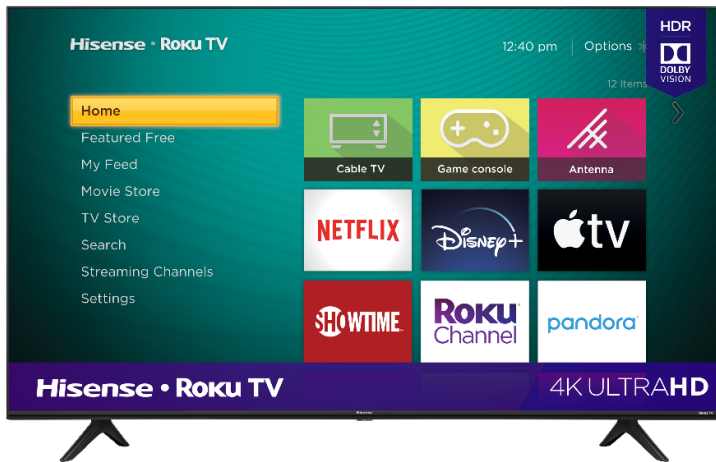

Hisense

43
inches

R6 Series Hisense Roku TV

MODEL 43R6E3

4K ULTRAHD

More than a smart TV – a better TV

The Hisense Roku TV R6 Series packs incredible details into a 4K Ultra High Definition picture. The R6 series also features High Dynamic Range (HDR) that boosts color and contrast, and Motion Rate 120 technology which makes it easier to follow fast action scenes. Plus, with Roku TV operating system (OS), it's easier to watch what you love with access to thousands of streaming channels, apps, and live TV. Giving everyone in your household something to enjoy.

4K UltraHD

Delivers more than four times the resolution of a regular 1080p high-definition screen. Along with over 8.3 million pixels, inside you'll find a powerful full array LED backlight at work creating a sharper, more colorful picture.

ROKU TV OS

Watch. Stream. Play. Listen. Laugh. Repeat. Kick back and enjoy streaming movies and TV episodes, plus live-streaming news, TV, sports and more, across thousands of free and paid channels. Start streaming your favorite shows. Access your cable box or HDTV antenna. Even fire up your gaming console—all from the simple home screen.