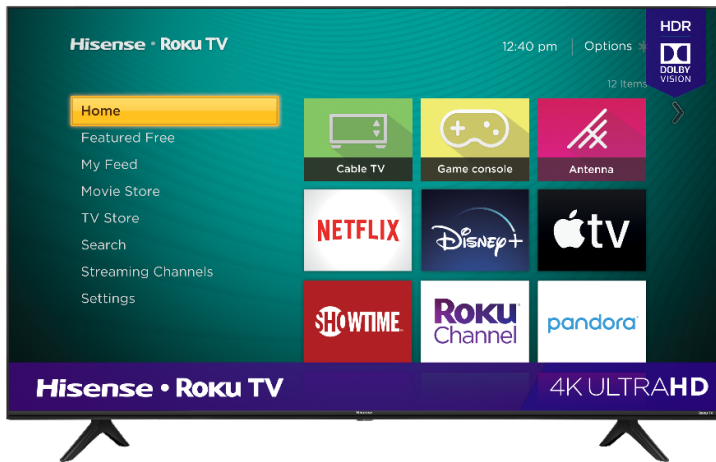

Hisense

65
inches

R6 Series Hisense Roku TV

MODEL 65R6E3

4K ULTRAHD

More than a smart TV — a better TV

The Hisense Roku TV R6 Series packs incredible details into a 4K Ultra High Definition picture. The R6 series also features High Dynamic Range (HDR) that boosts color and contrast, and Motion Rate 120 technology which makes it easier to follow fast action scenes. Plus, with Roku TV operating system (OS), it's easier to watch what you love with access to thousands of streaming channels, apps, and live TV. Giving everyone in your household something to enjoy.

4K UltraHD

Delivers more than four times the resolution of a regular 1080p high-definition screen. Along with over 8.3 million pixels, inside you'll find a powerful full array LED backlight at work creating a sharper, more colorful picture.