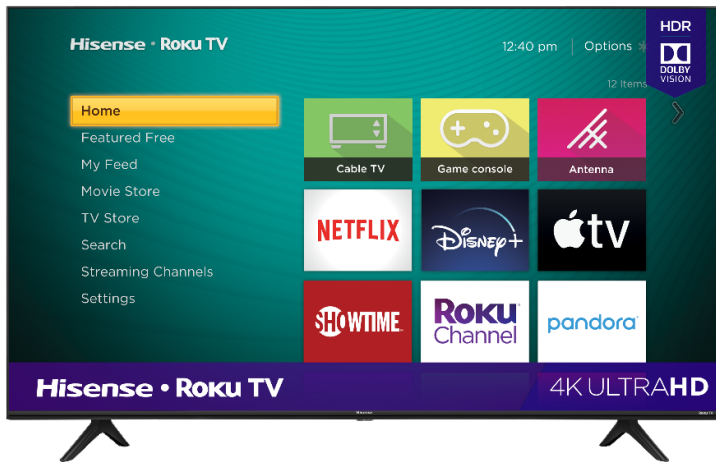

Hisense

50 inches

R6 Series Hisense Roku TV

MODEL 50R6E3

4K ULTRAHD

More than a smart TV — a better TV

The Hisense Roku TV R6 Series packs incredible details into a 4K Ultra High Definition picture. The R6 series also features High Dynamic Range (HDR) that boosts color and contrast, and Motion Rate 120 technology which makes it easier to follow fast action scenes. Plus, with Roku TV operating system (OS), it's easier to watch what you love with access to thousands of streaming channels, apps, and live TV. Giving everyone in your household something to enjoy.

4K UltraHD

Delivers more than four times the resolution of a regular 1080p high-definition screen. Along with over 8.3 million pixels, inside you'll find a powerful full array LED backlight at work creating a sharper, more colorful picture.

ROKU TV OS

Watch. Stream. Play. Listen. Laugh. Repeat. Kick back and enjoy streaming movies and TV episodes, plus live-streaming news, TV, sports and more, across thousands of free and paid channels. Start streaming your favorite shows. Access your cable box or HDTV antenna. Even fire up your gaming console—all from the simple home screen.