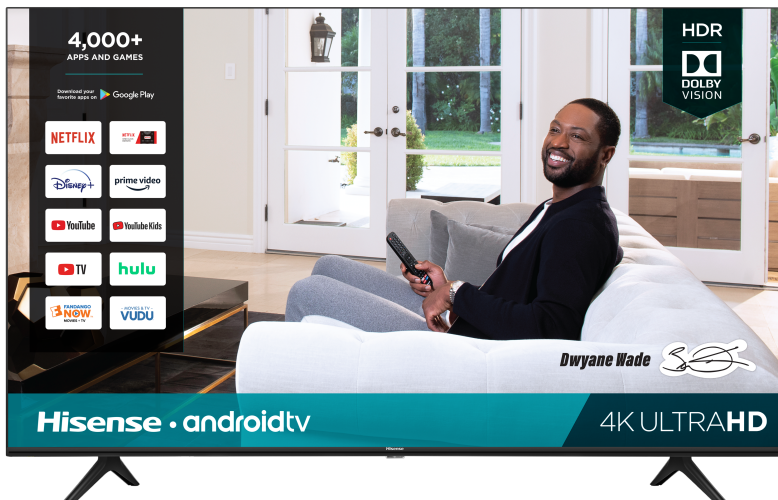

# Hisense

65  
inches

H65 Series Hisense Android TV

Model 65H6570G

### The Smart Upgrade

The H65 series is as smooth as it is smart, thanks to advanced technologies inside and out. Colors burst off the screen in amazing 4K UltraHD resolution. Experience movies and games with incredible contrast, thanks to advanced picture technologies like Dolby Vision HDR and HDR10. For a 4K UHD picture, plus incredible content, and convenience, the smart money is on the H65 series.

With more than four times the resolution of a regular 1080p high-definition screen, an Android OS with more than 4,000 apps and games, and Google Assistant built-in for voice control; the H65 4K UltraHD Hisense Android Smart TV changes the standard for affordable, premium TVs.