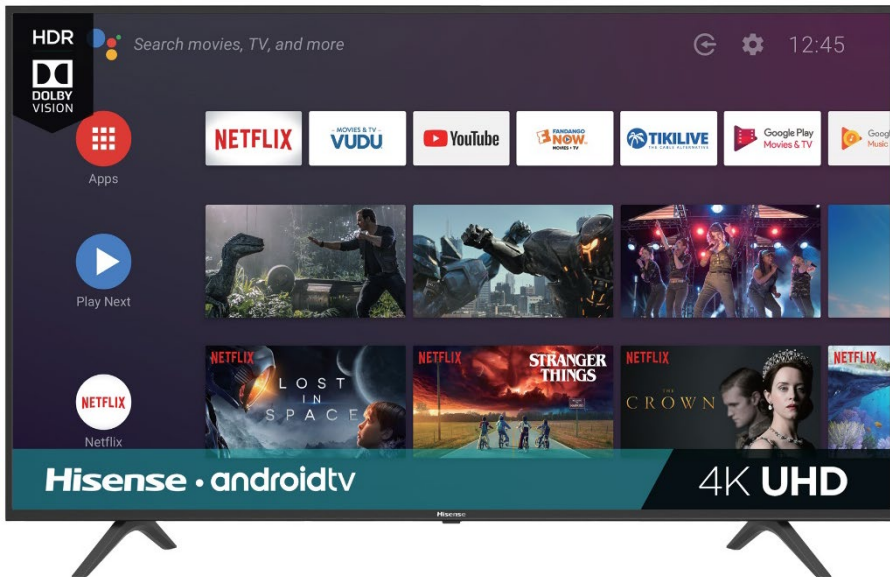

Hisense

4K

43

inches

H6500F Series 4K Hisense Android TV

MODEL 43H6590F

The Smart Upgrade

The H6500F series is as smooth as it is smart, thanks to advanced technologies inside and out. Colors burst off the screen in amazing 4K resolution. And action-packed movies and games don't miss a beat thanks to advanced picture technologies like Motion Rate processing. For a 4K UHD picture, plus incredible content, and convenience, the smart money is on the H6500F. With four times more pixels (8.3 million) than standard high-definition TV, an Android OS with built-in apps and Google Assistant for voice control, the H6500F Series 4K Ultra HD Hisense Android Smart TV sets the standard of what a TV should be.

4K UHD

Delivers more than 4x the resolution of a regular 1080p high-definition screen. Along with over 8 million pixels, inside you'll find a powerful LED backlight at work creating a sharper, more colorful picture.