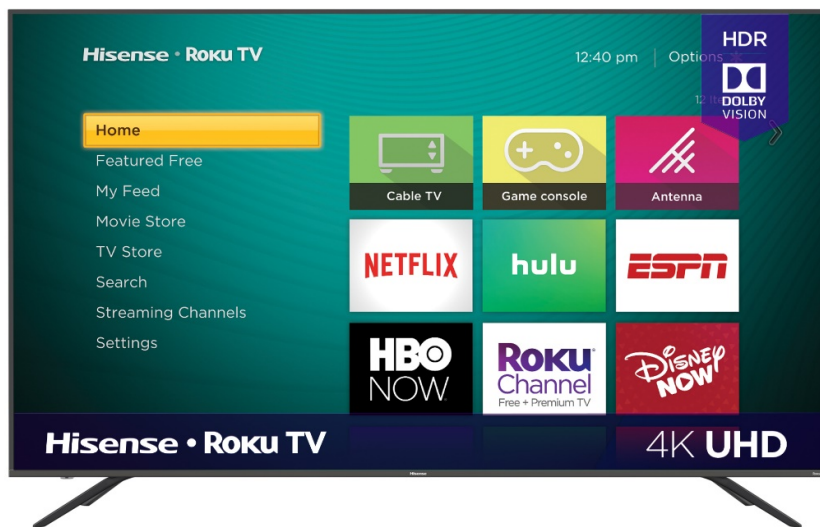

Hisense

4K

75

inches

R7E2 Series 4K Hisense Roku TV

MODEL 75R7070E2

More than a smart TV — a better TV

If you love movies, shows, sports and gaming, then the R7E2 4K UHD Smart Hisense Roku TV is perfect for presenting your favorite entertainment in a whole new way. Featuring 4K Ultra High Definition resolution, the R7E2 packs incredible detail into an HDR-compatible display that boosts contrast and color. With Motion Rate processing tech, you can enjoy the fastest action without lag or judder. The Hisense Roku TV serves up a massive library of premium content at the touch of a button. Simple to set-up and easy-to-use, connect to the internet, activate, and start streaming

4K Resolution

With over 8 million pixels, the R7E2 offers a clearer, more defined picture when compared to Full HD. Plus, easily make the most of the brilliant picture by accessing 4K Ultra High Definition movies and TV with the 4K Spotlight Channel

DTS Studio Sound™

DTS Studio Sound™ creates virtual surround sound for a crisp and immersive audio experience.

Works with Alexa

The R7E works with Alexa through an Alexa-enabled device that you already own. Speaking commands to power on and off the TV, change channels, and other TV-related tasks is just as fun as it sounds.