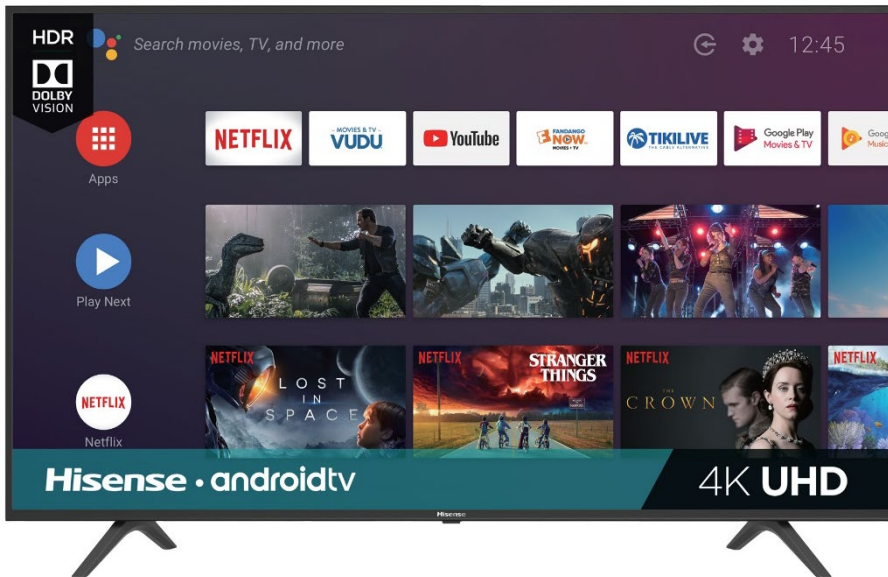

Hisense

4K

50 inches

H6500F Series 4K Hisense Android TV

MODEL 50H6570F

The Smart Upgrade

The H6500F series is as smooth as it is smart, thanks to advanced technologies inside and out. Colors burst off the screen in amazing 4K resolution. And action-packed movies and games don't miss a beat thanks to advanced picture technologies like Motion Rate processing. For a 4K UHD picture, plus incredible content, and convenience, the smart money is on the H6500F. With four times more pixels (8.3 million) than standard high-definition TV, an Android OS with built-in apps and Google Assistant for voice control, the H6500F Series 4K Ultra HD Hisense Android Smart TV sets the standard of what a TV should be.

4K UHD

Delivers more than 4x the resolution of a regular 1080p high-definition screen. Along with over 8 million pixels, inside you'll find a powerful LED backlight at work creating a sharper, more colorful picture.