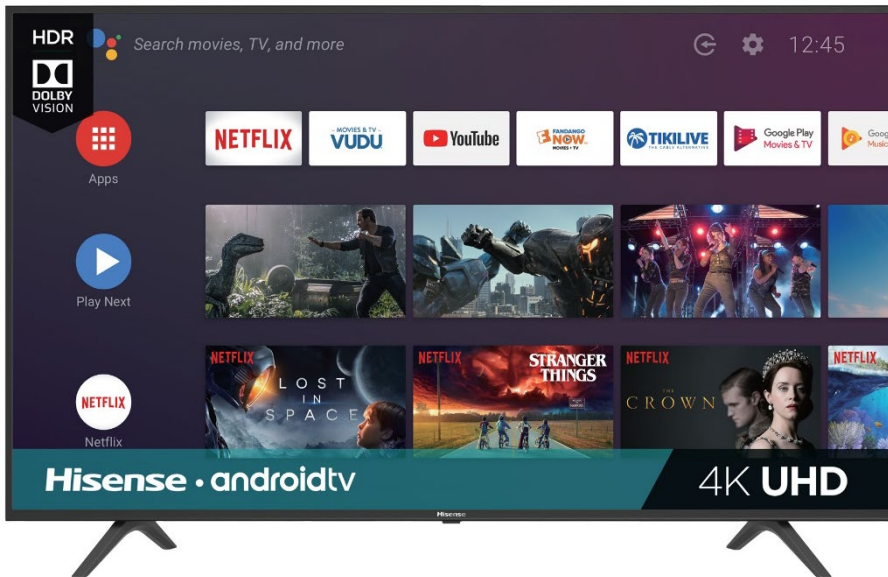

Hisense

4K

50 inches

H6500F Series 4K Hisense Android TV

MODEL 50H6590F

The Smart Upgrade

The H6500F series is as smooth as it is smart, thanks to advanced technologies inside and out. Colors burst off the screen in amazing 4K resolution. And action-packed movies and games don't miss a beat thanks to advanced picture technologies like Motion Rate processing. For a 4K UHD picture, plus incredible content, and convenience, the smart money is on the H6500F. With four times more pixels (8.3 million) than standard high-definition TV, an Android OS with built-in apps and Google Assistant for voice control, the H6500F Series 4K Ultra HD Hisense Android Smart TV sets the standard of what a TV should be.

4K UHD

Delivers more than 4x the resolution of a regular 1080p high-definition screen. Along with over 8 million pixels, inside you'll find a powerful LED backlight at work creating a sharper, more colorful picture.