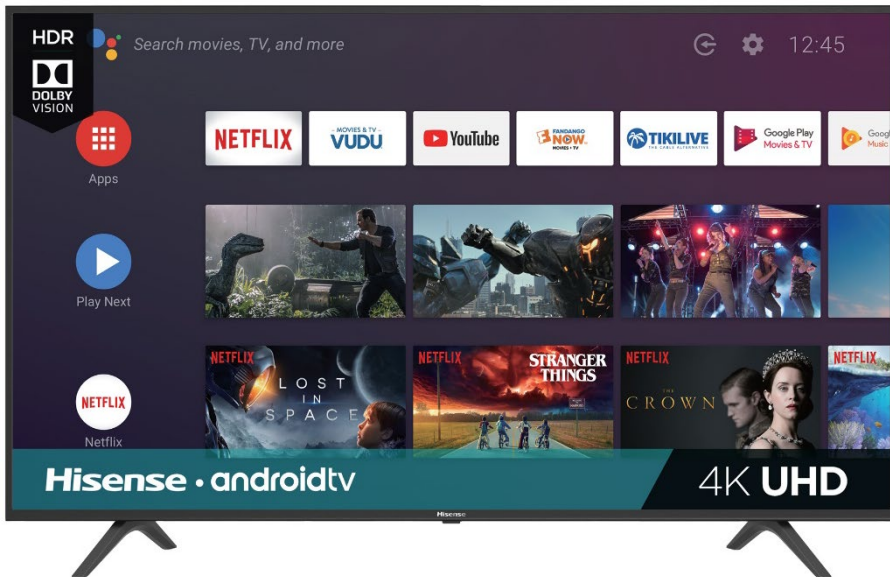

# 55

inches

H6500F Series 4K Hisense Android TV

MODEL 55H6570F

## The Smart Upgrade

The H6500F series is as smooth as it is smart, thanks to advanced technologies inside and out. Colors burst off the screen in amazing 4K resolution. And action-packed movies and games don't miss a beat thanks to advanced picture technologies like Motion Rate processing. For a 4K UHD picture, plus incredible content, and convenience, the smart money is on the H6500F. With four times more pixels (8.3 million) than standard high-definition TV, an Android OS with built-in apps and Google Assistant for voice control, the H6500F Series 4K Ultra HD Hisense Android Smart TV sets the standard of what a TV should be.

### 4K UHD

Delivers more than 4x the resolution of a regular 1080p high-definition screen. Along with over 8 million pixels, inside you'll find a powerful LED backlight at work creating a sharper, more colorful picture.