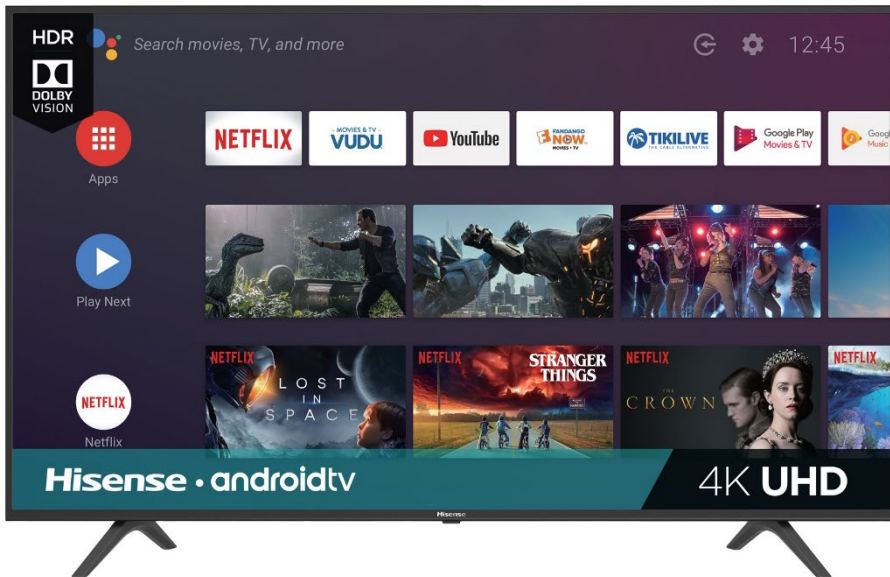

# 65

inches

H6500F Series 4K Hisense Android TV

MODEL 65H6570F

## The Smart Upgrade

The H6500F series is as smooth as it is smart, thanks to advanced technologies inside and out. Colors burst off the screen in amazing 4K resolution. And action-packed movies and games don't miss a beat thanks to advanced picture technologies like Motion Rate processing. For a 4K UHD picture, plus incredible content, and convenience, the smart money is on the H6500F. With four times more pixels (8.3 million) than standard high-definition TV, an Android OS with built-in apps and Google Assistant for voice control, the H6500F Series 4K Ultra HD Hisense Android Smart TV sets the standard of what a TV should be.

### 4K UHD

Delivers more than 4x the resolution of a regular 1080p high-definition screen. Along with over 8 million pixels, inside you'll find a powerful LED backlight at work creating a sharper, more colorful picture.