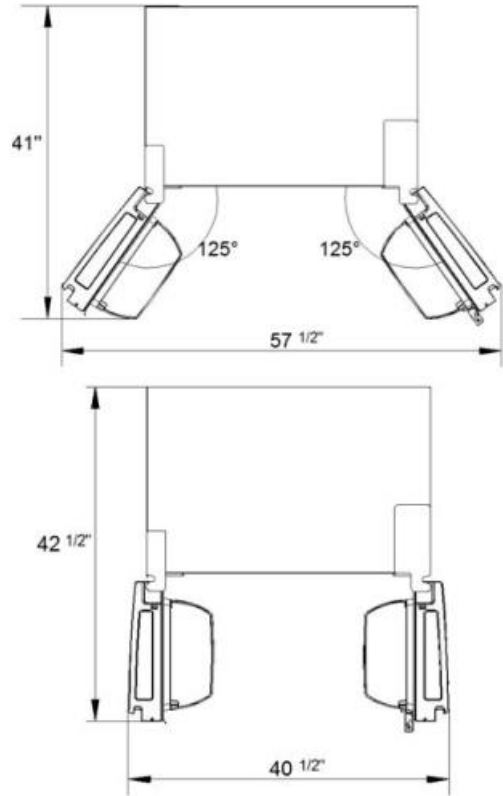

MODEL HQD20058SV DIMENSIONS

20 cu. ft. Quad Door

Make sure that the size of the appliance suits your kitchen before you decide to purchase.

This guide contains appliance dimensions and installation clearances.

Keep enough clearances between the appliance and its surroundings to ensure the function of the appliance.