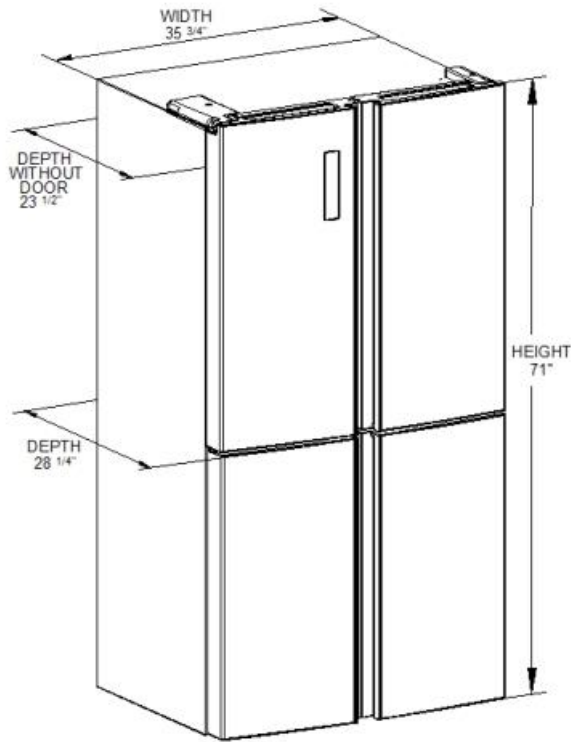

MODEL HQD20058SV DIMENSIONS

20 cu. ft. Quad Door

Make sure that the size of the appliance suits your kitchen before you decide to purchase.

This guide contains appliance dimensions and installation clearances.

Keep enough clearances between the appliance and its surroundings to ensure the function of the appliance.