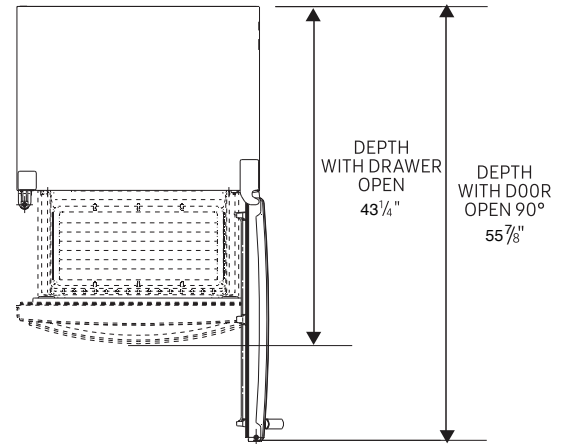

MODEL HQD17158SS DIMENSIONS

17 cu. ft. Two Door

Make sure that the size of the appliance suits your kitchen before you decide to purchase.

This guide contains appliance dimensions and installation clearances.

TOP OF REFRIGERATOR WITH DRAWER OPEN

TOP OF REFRIGERATOR WITH DOORS OPEN 140°

Keep enough clearances between the appliance and its surroundings to ensure the function of the appliance.