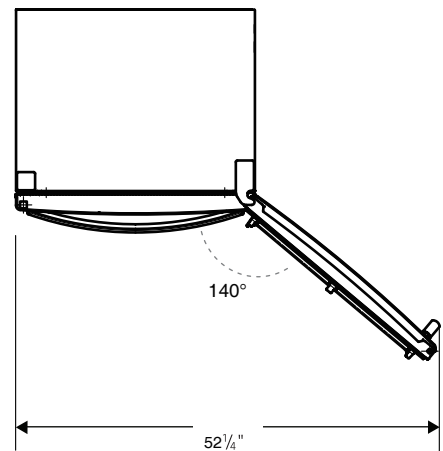

MODEL HQD17158SS DIMENSIONS

17 cu. ft. Two Door

Make sure that the size of the appliance suits your kitchen before you decide to purchase.

This guide contains appliance dimensions and installation clearances.

TOP OF REFRIGERATOR WITH DRAWER OPEN

TOP OF REFRIGERATOR WITH DOORS OPEN 140°

Keep enough clearances between the appliance and its surroundings to ensure the function of the appliance.