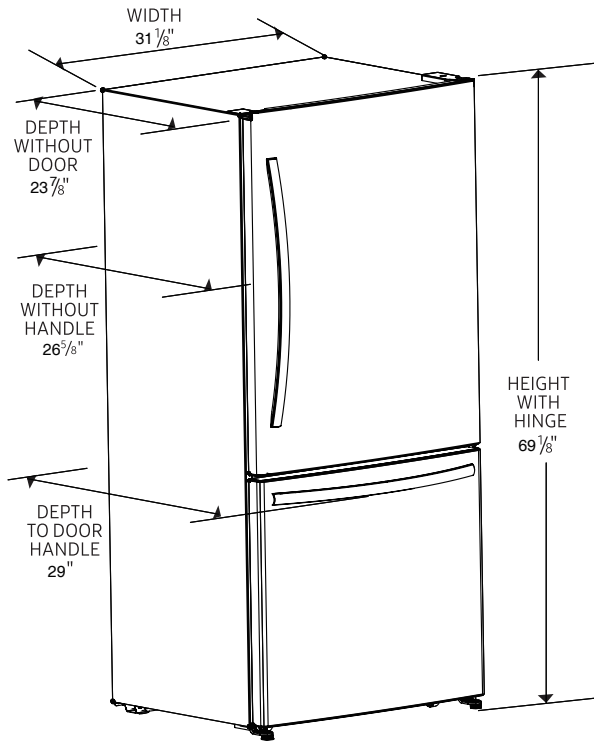

MODEL HQD17158SS DIMENSIONS

17 cu. ft. Two Door

Make sure that the size of the appliance suits your kitchen before you decide to purchase.

This guide contains appliance dimensions and installation clearances.

TOP OF REFRIGERATOR WITH DRAWER OPEN

TOP OF REFRIGERATOR WITH DOORS OPEN 140°

Keep enough clearances between the appliance and its surroundings to ensure the function of the appliance.