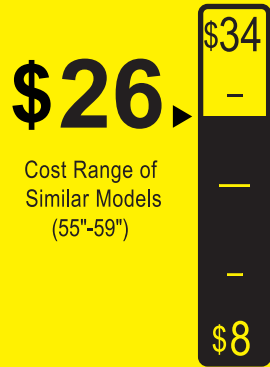

## Estimated Yearly Energy Cost

- Based on 12 cents per kWh and 5 hours use per day
- Estimated yearly electricity use of this model: 216 kWh
- **Your cost depends on your utility rates and use.**

Visit [ftc.gov/energy](http://ftc.gov/energy)