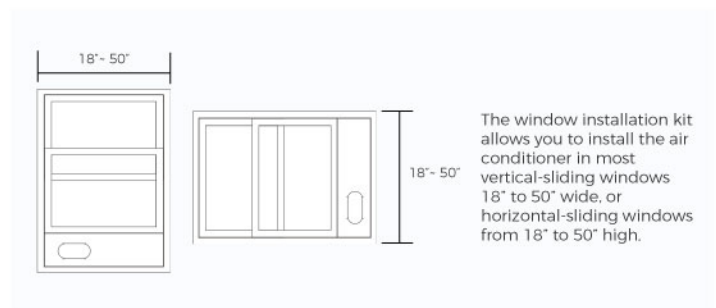

Window Size

All product, product specifications, and data are subject to change without notice to improve reliability, function, design or otherwise.

©2019 Hisense USA. All rights reserved

Hisense USA Corporation
7310 McGinnis Ferry Road, Suwanee, GA, 30024
1-877-465-3566
www.hisense-usa.com