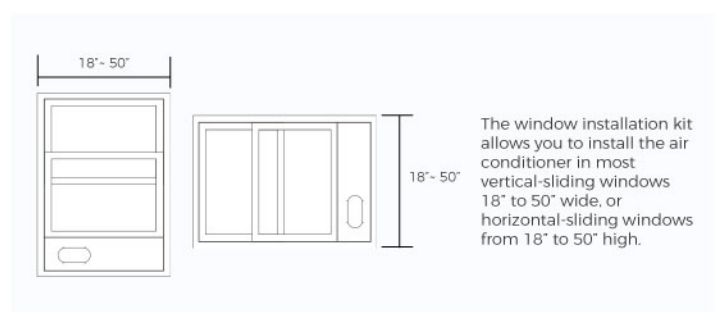

Window Size

All product, product specifications, and data are subject to change without notice to improve reliability, function, design or otherwise.

©2019 Hisense USA. All rights reserved

Hisense USA Corporation
7310 McCinnis Ferry Road, Suwanee, GA, 30024
1-877-465-3566
www.hisense-usa.com