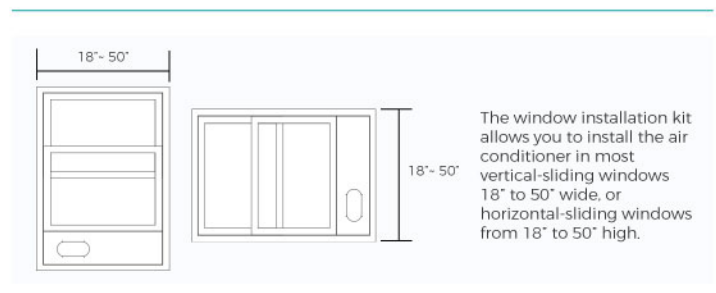

Window Size

All product, product specifications, and data are subject to change without notice to improve reliability, function, design or otherwise.

©2019 Hisense USA, All rights reserved

Hisense USA Corporation
7310 McGinnis Ferry Road, Suwanee, GA, 30024
1-877-465-3566
www.hisense-usa.com